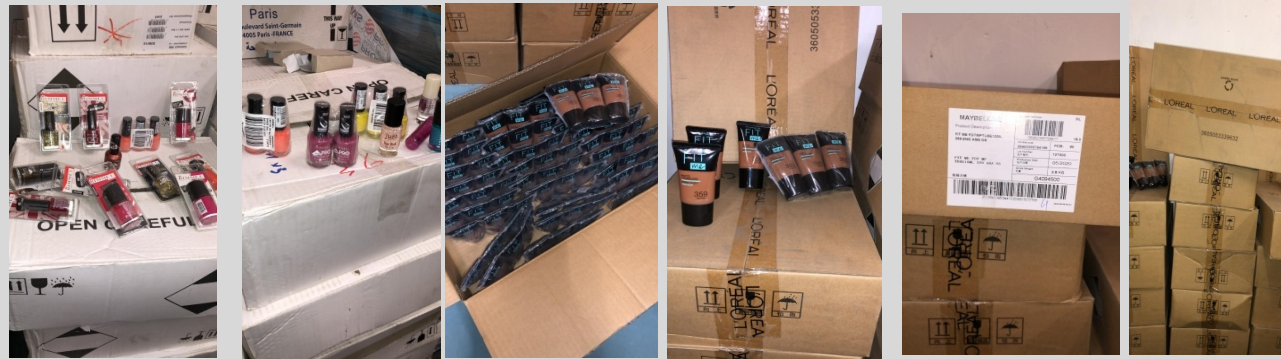

COSMETIC STOCK MAYBELINE-RIMMEL-L'Oreal

PALLET ARTICLES QTY

PAL 1 PENCILS 42,930

PAL 2 VERNIS 19,440

PAL 3 VERNIS 11,232

PAL 4 VERNIS 14,040

PAL 5 MIX 27,000

PAL 6 LACK 12,096

PAL 7 MIX 28,200

PAL 8 MIX 31,800

EXTRA L'OREAL 13,142

199,880